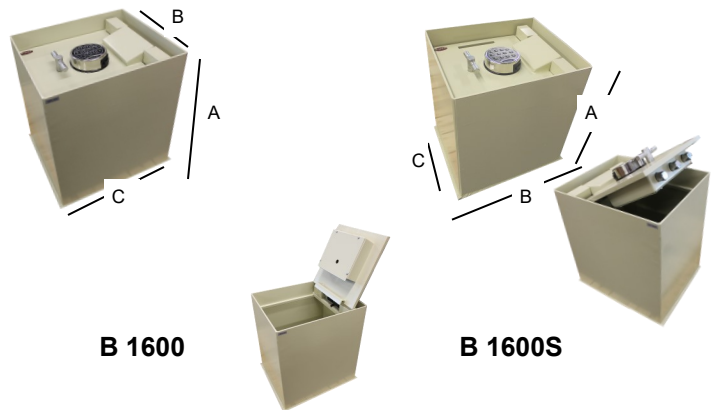

Dial / Digital Lock **B 1600 / 1600S**

Outside A 16.4", B 12.8", C 14.6"
Inside A 11.3", B 11.5", C 13.25" **$899.99**
Weight 105 Lbs.
Deposit H 0.5", W 5.5"

Supplied with S+G combination or Securam electronic