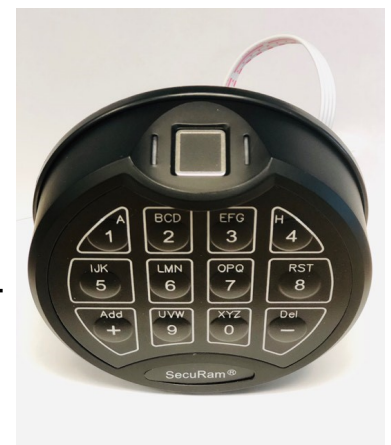

EC-1501A-X-CH / XL-1501

SafeLogic X-TREME

\$528.99

- Electronic and mechanical Access
- Dial Combination for Spin Dial Access
- Enter code for Digital Access

FPC-1808-II-MB

Scan Logic Basic

\$389.99

- Supports 3 codes and 5 associated fingerprints per code for a total of 15 fingerprints
- Uses active RF sensor for fast authentication & reliable service
- Fast 1 second fingerprint access, sensor quickly reads your fingerprint in any position & automatically unlocks