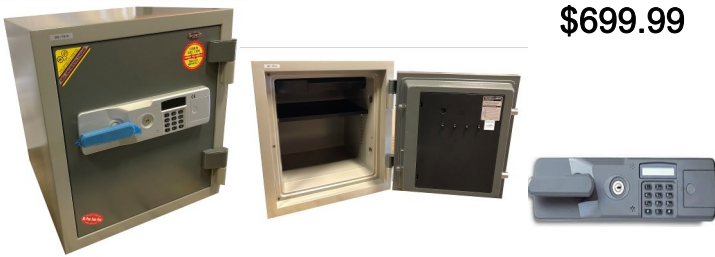

610 SERIES

Outside H 21.75", W 19.7", *D 18.5"
 Inside H 16.2", W 14.2", D 12.2"
 Weight 176 Lbs.
 Tray / Shelf 1/1
 *Add 2" for handle

Combination w/Key Lock **BS-C610**

\$699.99

Digital w/Key Lock **BS-T610**

\$699.99

750 SERIES

Outside H 27.25", W 20.9", *D 20"
 Inside H 21.60", W 15.3", D 13.6"
 Weight 297 Lbs.
 Drawer / Shelf 1/1
 *Add 2" for handle

Combination w/Key Lock **BS-C750**

\$899.99

Digital w/Key Lock **BS-T750**