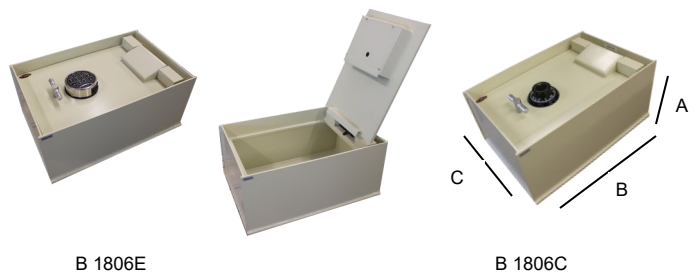

Dial / Digital Lock **B 1806C / 1806E**

Outside A 8.75", B 13.2", C 19.25"
Inside A 6", B 11.6", C 17.5" **$799.99**
Weight 110 Lbs.

Supplied with S&G combination or Securam electronic