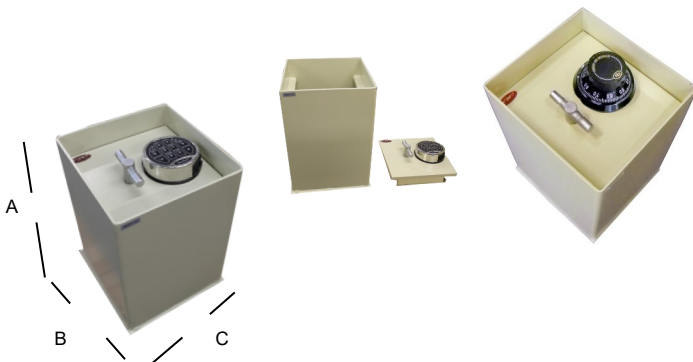

Outside H 4", W 16.13", D 16.65"
Weight 17.2Lbs.

Key Lock **MK-480**

\$189.00

- Single media slot cash drawer
- Electronically activated with interface cable connected to sale receipt printers or terminals
- Solenoid works with 24V DC
- 5 drawers for bills & 8 for coins
- 4-function lock to offer several levels of security:
Locked closed, locked open, on line, manual open
- 2 keys are included
- Available in black

Outside H 4", W 19", D 16.25"
Weight 20 Lbs.
Deposit H 1/4", W 7.25"

IN-FLOOR SAFES

Common Features

- Door constructed of 1/2" thick A36 steel plate
- An additional independent spring-loaded relocking device, activated by a punching attack for models B-1500 and above
- Body- "B" rate construction with large storage capacity and flush cover plate for total concealment under a carpet
- 1/4" exterior bottom flange and powder coat
- UL group II 3-wheel combination lock

Dial / Digital Lock **FS-1014C / 1014E** **\$689.99**

Outside A 14.84", B 9.57, C 10.06"
 Inside A 9.7", B 9", C 9.3"
 Weight 48.4 Lbs.

Supplied with S+G combination or Securam electronic

Dial / Digital Lock **FS-1014S** **\$699.99**