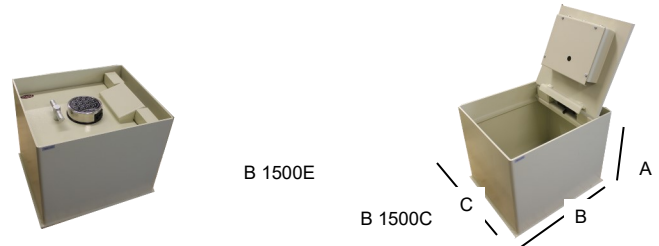

Dial / Digital Lock **B 1500C / 1500E**

Outside A 12.75", B 14.6", C 12.7"
Inside A 8", B 13.5", C 11.5" **$799.99**
Weight 95 Lbs.

Supplied with S&G combination or Securam electronic