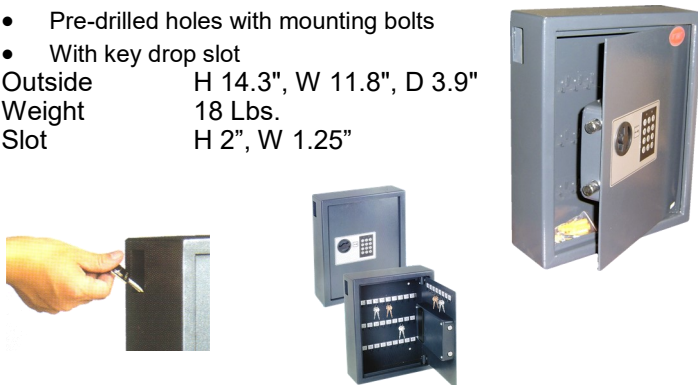

Digital Lock SFK-48EN(S)

1. Electronic lock to program with 3-8 numbers **$189.99**
   - Manual override key
   - Powder coated in & out
   - Pre-drilled holes with mounting bolts
   - With key drop slot
2. Outside H 14.3", W 11.8", D 3.9"
   Weight 18 Lbs.
   Slot H 2", W 1.25"