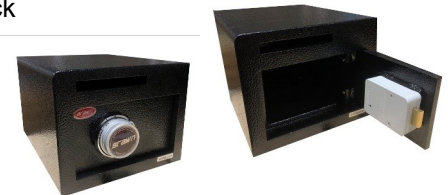

\$499.99

*Comes with Brawn Dial

Single Nose Key Lock UC-1206K

Outside H 12", W 6", D 8"
 Inside H 10.8", W 5.5", D 6.2"
 Weight 30 Lbs.
 Deposit H 0.75", W 5.5"

\$199.95

Dial Combination Lock UC-0810CS

Outside H 8", W 10", D 12"
 Inside H 6", W 9.5", D 10"
 Weight 45 Lbs.
 Deposit H 0.5", W 5.75"

\$399.99

*Add 2" for Dial Lock

*Comes with Brawn Dial

Dual Nose Key Lock UC-1206KK

Outside H 12", W 6", D 8"
 Inside H 10.8", W 5.5", D 6.2"
 Weight 30 Lbs.
 Deposit H 0.75", W 5.5"

\$375.99

WHILE STOCKS LAST!