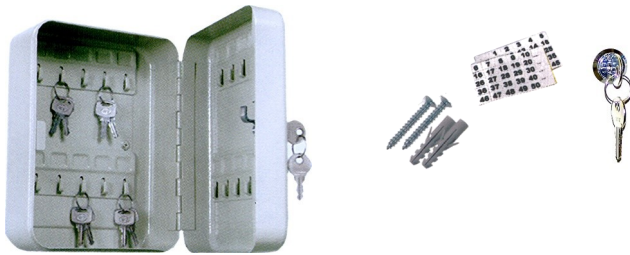

KEY CONTROL

Combination Lock

Key Lock

KC - 20

- 20 - Capacity Key Cabinet
  Outside H 8", W 6.4", D 3.2" **$23.99**
  Weight 2 Lbs.

Key Lock

KC - 48

- 48 - Capacity Key Cabinet
  Outside H 12", W 9.6", D 3.2" **$33.99**
  Weight 4 Lbs.