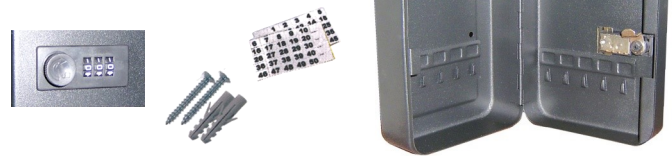

Combination Lock

DKC - 20

- 20 - Capacity Key Cabinet
  Outside H 8", W 6.3", *D 3.2" **$24.99**
  Weight 3 Lbs.
  *Add 0.5" for the lock