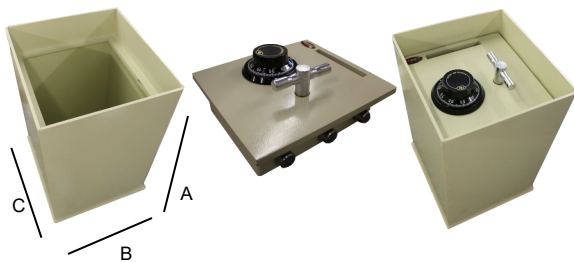

Dial / Digital Lock **FS-1014C / 1014E** **\$689.99**

Outside A 14.84", B 9.57, C 10.06"
 Inside A 9.7", B 9", C 9.3"
 Weight 48.4 Lbs.

Supplied with S+G combination or Securam electronic

Dial / Digital Lock **FS-1014S** **\$699.99**

Outside A 14.84", B 9.57, C 10.06"
 Inside A 7.7", B 8.75", C 9.3"
 Weight 48.4 Lbs.
 Deposit H 0.5", W 4.5"

Dial / Digital Lock **B 1500C / 1500E**

Outside A 12.75", B 14.6", C 12.7"
 Inside A 8", B 13.5", C 11.5" **\$799.99**
 Weight 95 Lbs.