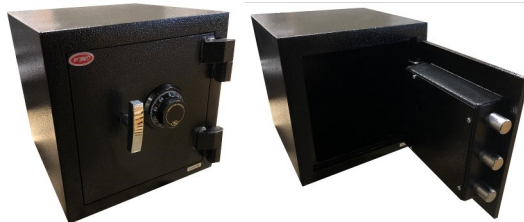

B 1414

Outside H 14", W 14", *D 14"
Inside H 13.5", W 13.5", D 11.5"
Weight 88 Lbs.

$799.99

*Add 2" for handle and dial lock