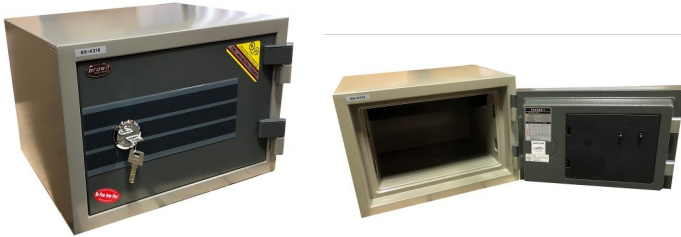

310 SERIES

Outside H 12.1", W 16.5", *D 14"
 Inside H 8", W 12.4", D 9.3"
 Weight 83 Lbs.
 Tray 1

*Add 2" for dial lock . One bolt-down hole

360 SERIES

Outside H 14.2", W 19.3", *D 16.7"
 Inside H 9.3", W 15", D 12.3"
 Weight 126 Lbs.
 Tray 1

*Add 2" for dial lock. One bolt-down hole

Key Locking

BS-K310

\$319.99

Combination Lock & 3 Spindle Handle

BS-D360

\$379.99

Combination Lock & 3 Spindle Handle