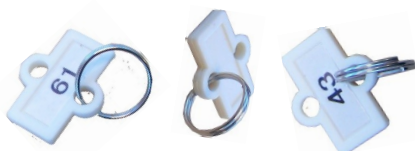

Key Lock K 1200

- 120 - Key Capacity C/W Key Lock
Outside H 19.5", W 13.6", D 4.8"
Weight 14.3 Lbs.

\$259.99

EXTRA KEY TAGS FOR GE CABINETS

- | | |
|---------------|------------------------------|
| <u>Item #</u> | <u>Description</u> |
| 001819 | Bag of 120 Assorted Key Tags |