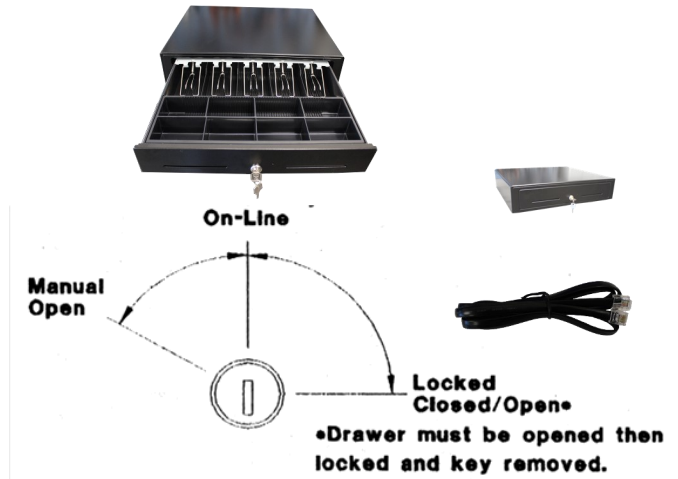

Key Lock **MK-480**

$189.00

- Single media slot cash drawer
- Electronically activated with interface cable connected to sale receipt printers or terminals
- Solenoid works with 24V DC
- 5 drawers for bills & 8 for coins
- 4-function lock to offer several levels of security:
  Locked closed, locked open, on line, manual open
- 2 keys are included
- Available in black

Outside H 4", W 19", D 16.25"
Weight 20 Lbs.
Deposit H 1/4", W 7.25"