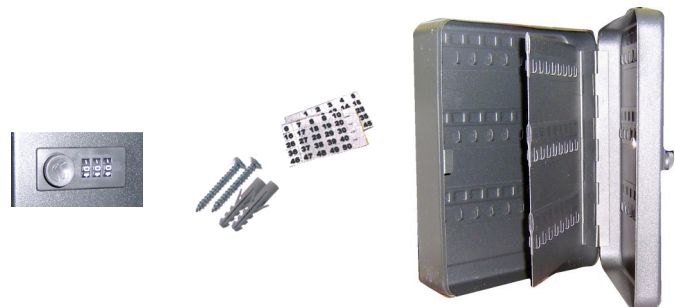

Combination Lock

DKC - 94

- 94 - Capacity Key Cabinet
  Outside H 11.8", W 9.5", *D 3.2" **$43.99**
  Weight 7 Lbs.
  *Add 0.5" for the lock