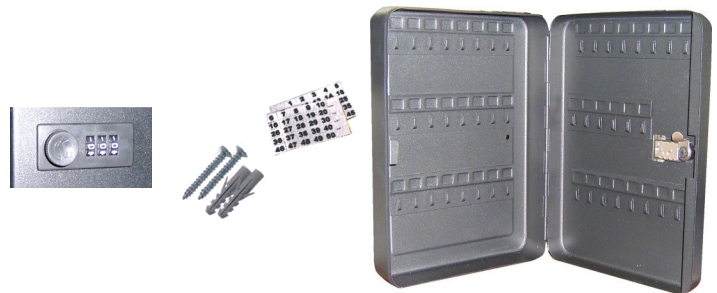

Combination Lock

DKC - 20

- 20 - Capacity Key Cabinet
Outside H 8", W 6.3", *D 3.2" **\$24.99**
Weight 3 Lbs.
*Add 0.5" for the lock

Combination Lock

DKC - 46

- 46 - Capacity key Cabinet
Outside H 11.8", W 9.5", *D 3.2" **\$34.99**
Weight 5 Lbs.
*Add 0.5" for the lock